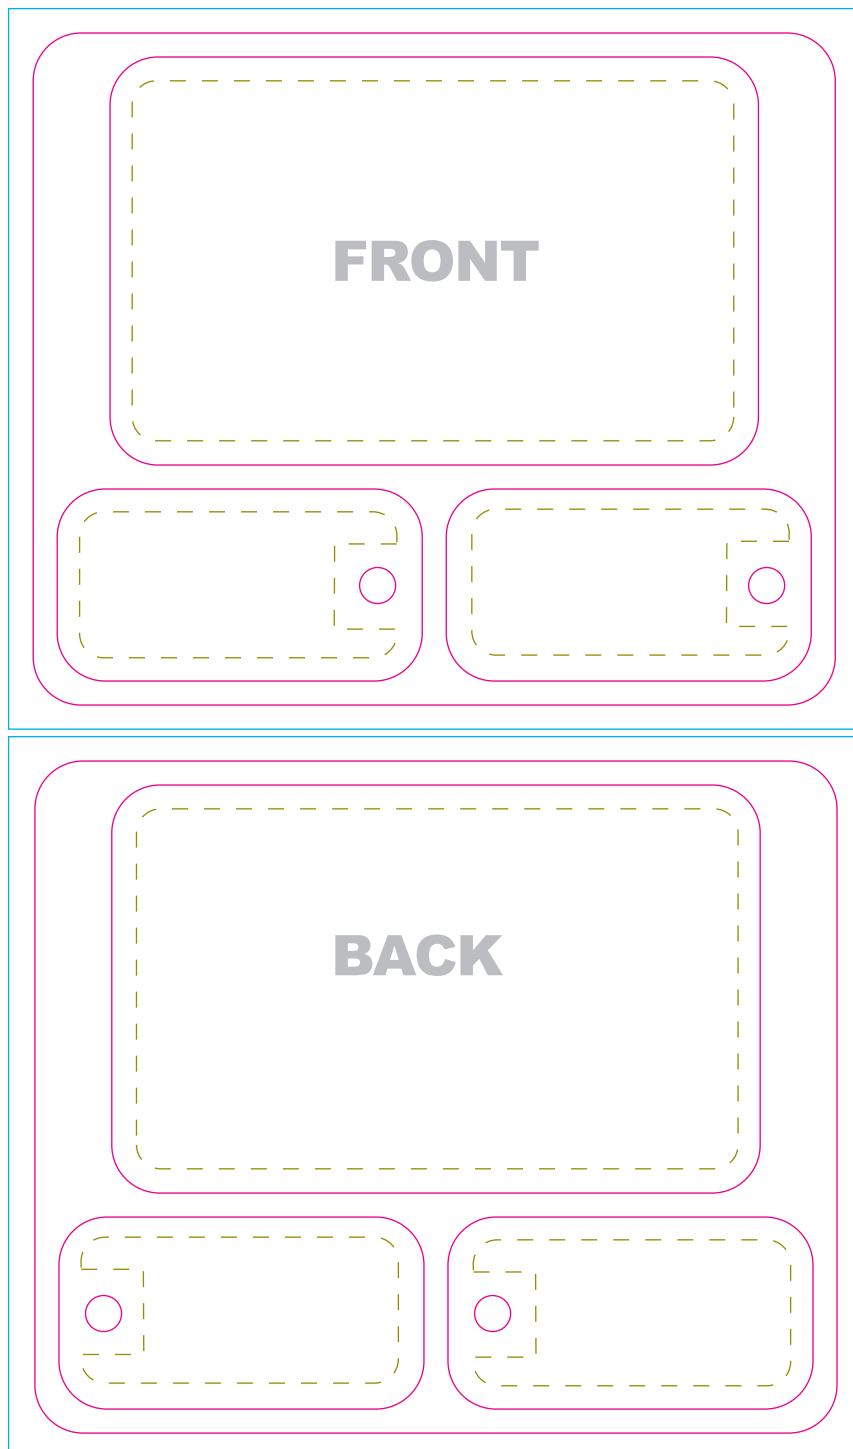

STANDARD CARD (CR80) plus 2 Bottom Key Tags

Card: 3 3/8" x 2 1/8"

Key Tag: 1.9" x 1"

BLEED (1/8" around whole unit)

CARD

SAFETY AREA (All text and important images must be inside)

Template Created by:

Plastic Card City